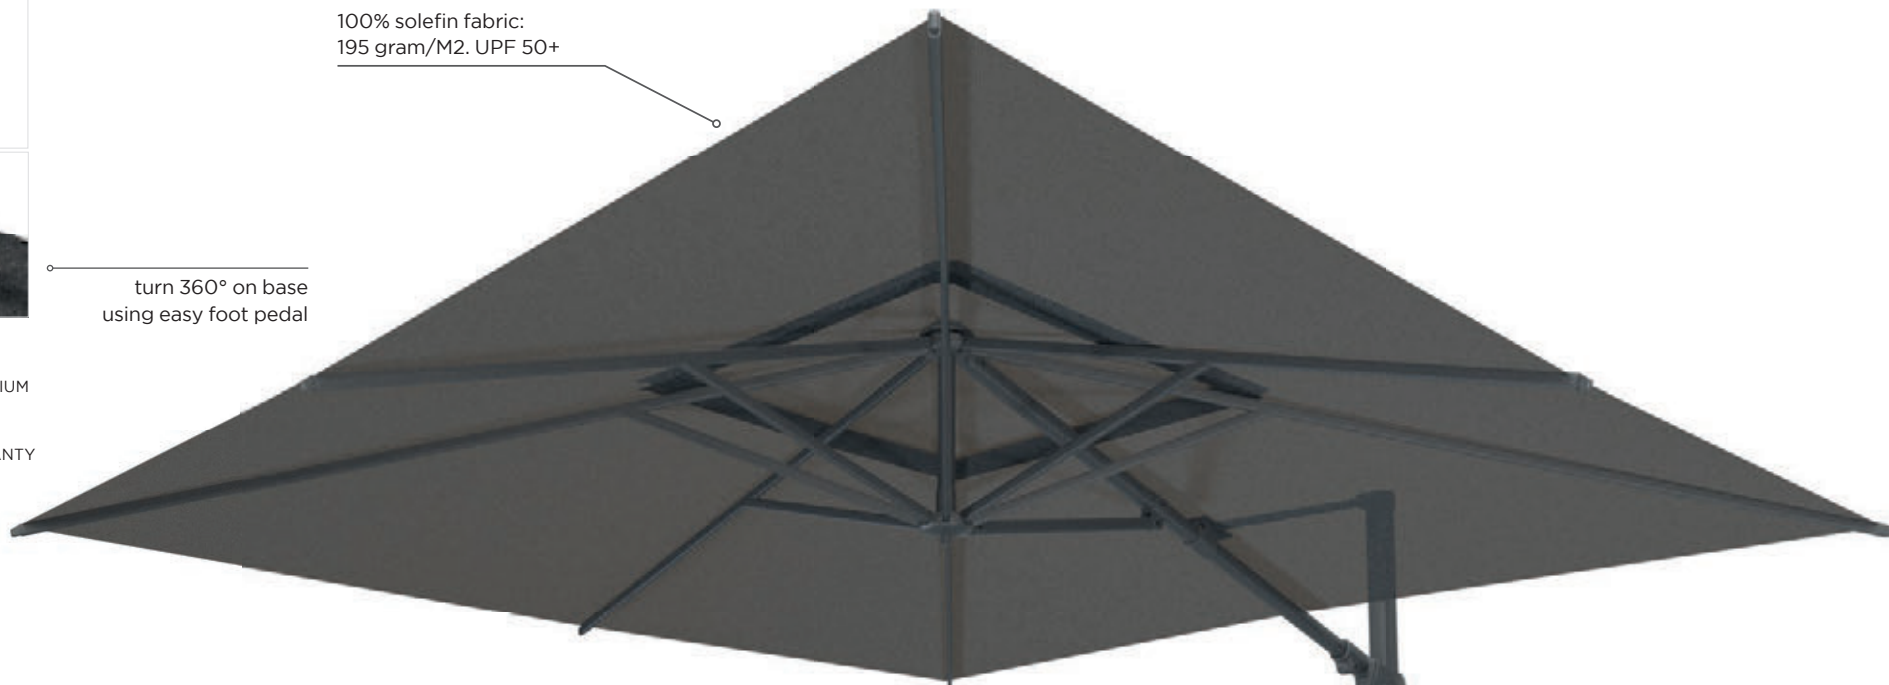

turn 360° on base  
using easy foot pedal

ALUMINIUM

WARRANTY

easy tilting function towards frame  
using twisting button