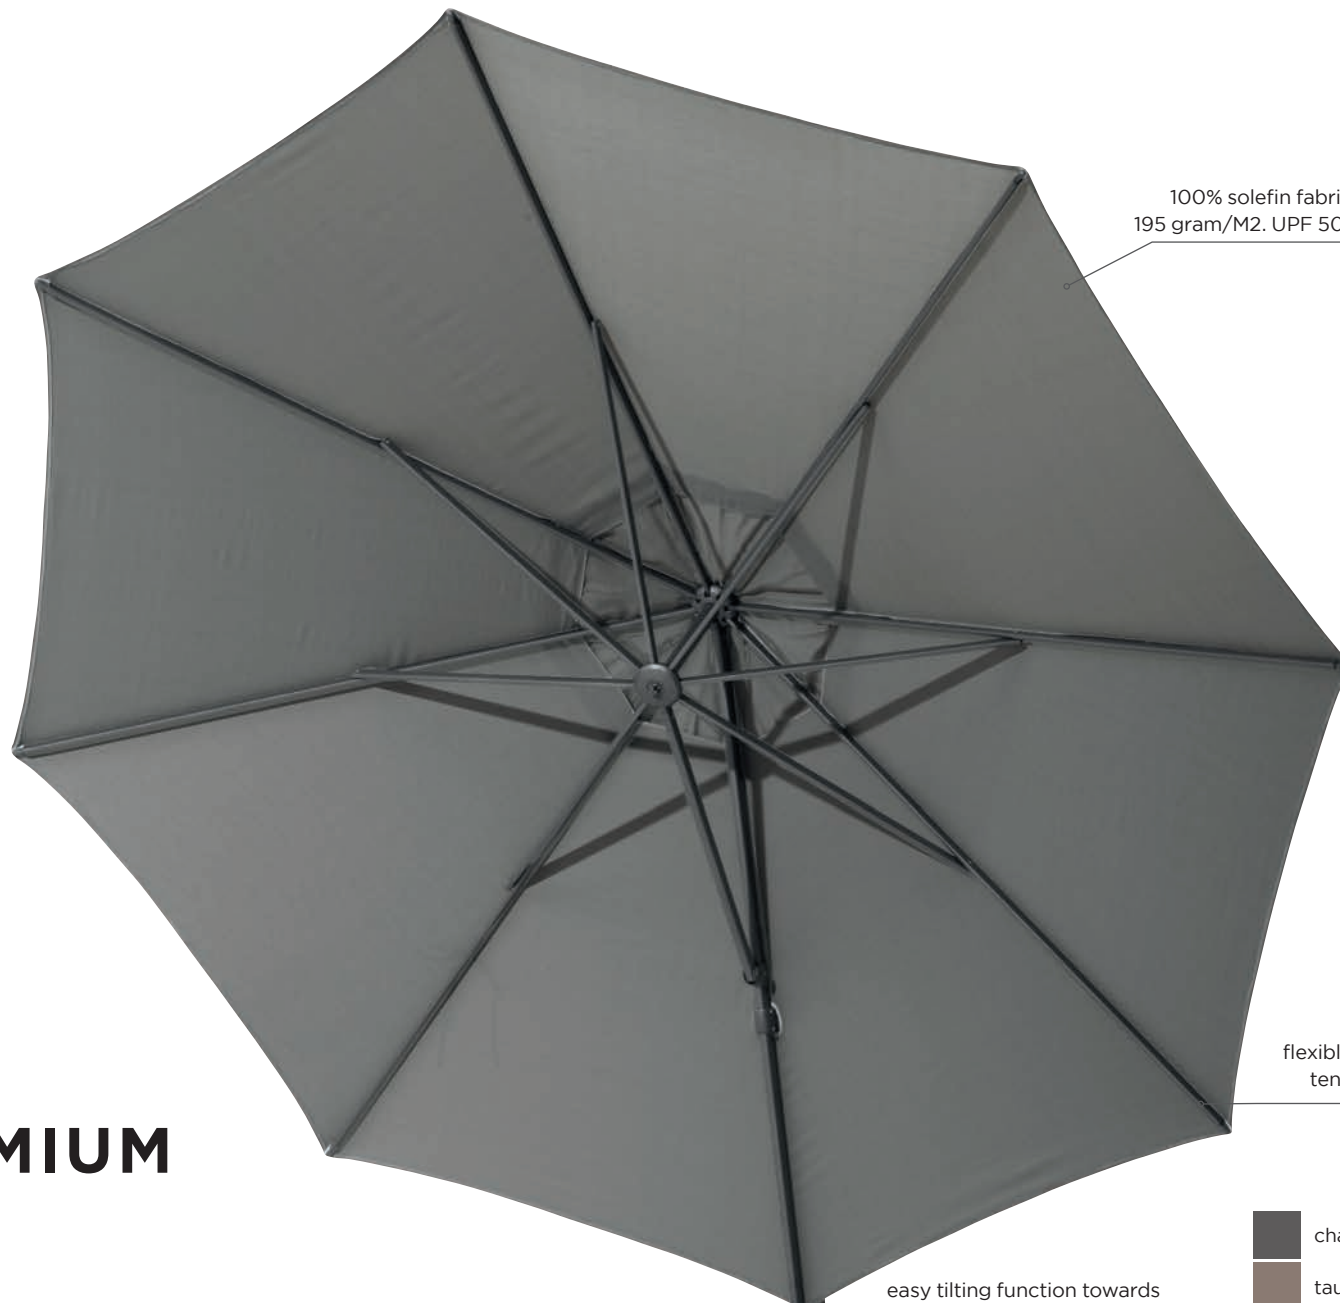

**outdoor light 08545**  
optional parasol lighting

turn 360° on base  
using easy foot pedal

ALUMINIUM

WARRANTY

100% solefin fabric:  
195 gram/M2. UPF 50+

flexible rib-ends for  
tension on fabric

easy tilting function towards  
frame using twisting button