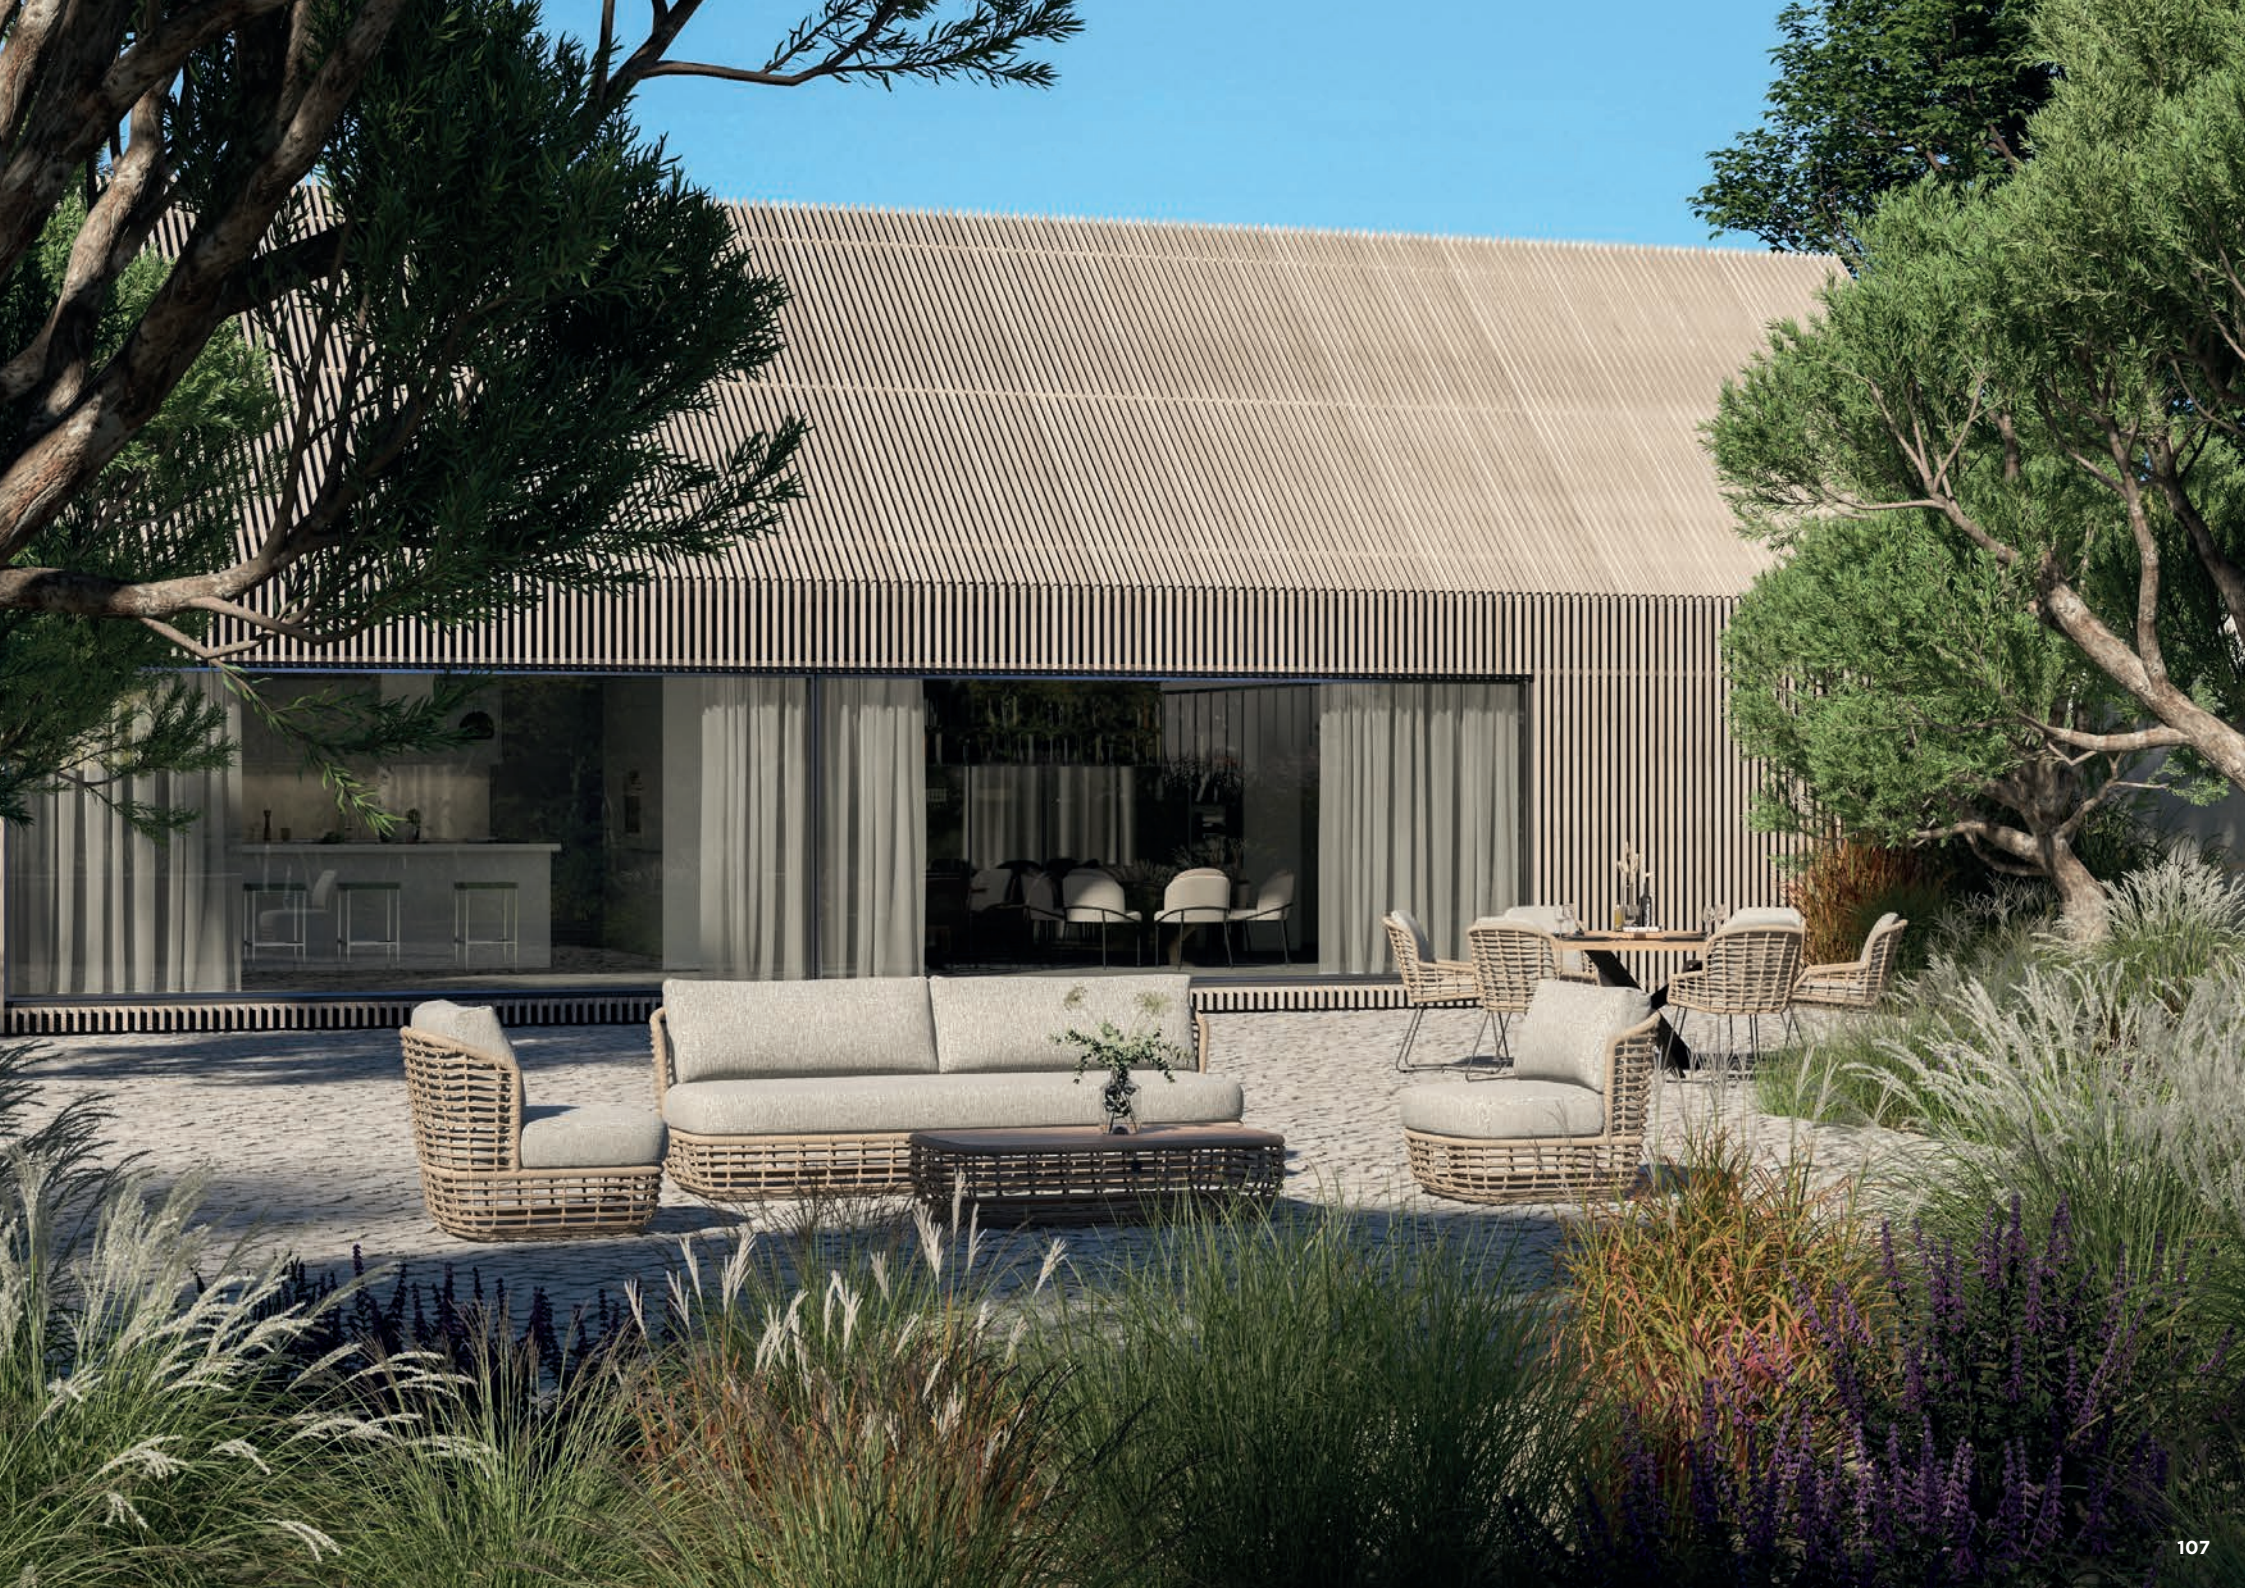

# ETERNITY

modular lounge

We introduce our extraordinary full Teak lounge: with Eternity modular living combine a stunning frame-design with extra thick lounge cushions for fantastic comfort. Enjoy the outdoor life until the wee hours. Who 'wood' not love to have a seat right here?!